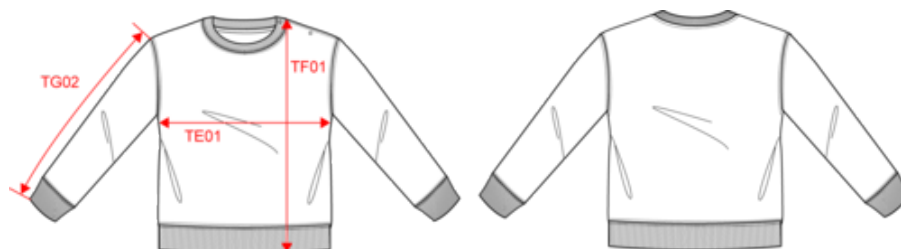

KARIBAN

K835

Babies eco-friendly fleece sweat-shirt

- 3-thread LSF (Low Shrinkage Fleece) fabric: 100% cotton outer surface.
- Soft and comfortable brushed fleece.
- Eco-friendly composition.

85% organic cotton / 15% post-consumer recycled polyester. 3-yarn brushed fleece. Enzyme-washed. Slim fit. 1x1 ribbing with a tubular assembly for a better finish on the neckline, cuffs and bottom hem. 2 press studs (1 on the neckline and 1 on the shoulder) at the neckline for easy slip-on. Matching jersey taped neck. Twin-needle finish at cuffs, bottom hem and neckline. No brand label on the neckline, only a size tag for easy decoration.

Country of origin

BD - Bangladesh

Customs code

61112090

KARIBAN

K835

Babies eco-friendly fleece sweat-shirt

Dimensions (cm)

Measurements in cm	6M	9M	12M	18M	24M	36M
TE01 - 1/2 chest width at 1.5cm below armhole	28.00	28.50	29.00	30.00	31.00	32.80
TF01 - Total height from HSP	29.00	30.00	31.00	33.00	35.00	38.00
TG02 - Long sleeve length	22.50	23.75	25.00	27.50	30.00	33.00